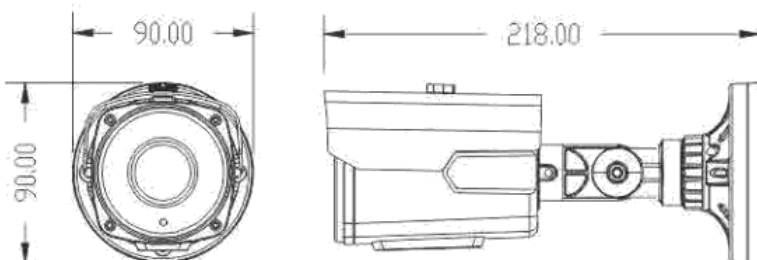

**Specifications**

HD-TVI video over Coax or Cat5 w/Baluns  
 1/2.5" 5 Megapixel CMOS Sensor  
 2.8-12mm Manual Zoom Lens  
 IR Range up to 180 Feet with 6 IR Floods  
 Weatherproof IP66 Rating  
 Size: 220(W) x 90(H) x 90(D)mm  
 DC 12V 1amp  
 Weight: 1.4kg

Effective Pixels	2592x1944
TV System	PAL/NTSC
Electronic Shutter	1/25s~1/50,000s, 1/30s~1/60,000s
Sync System	Internal
S/N Ratio	≥ 50dB
Scanning System	Progressive Scan
Day/Night	Auto (ICR) / Color/ B&W
White Balance	Auto/Manual
Gain Control	Auto
Noise Reduction	DNR
Picture Adjustment	Yes
OSD Support	Yes